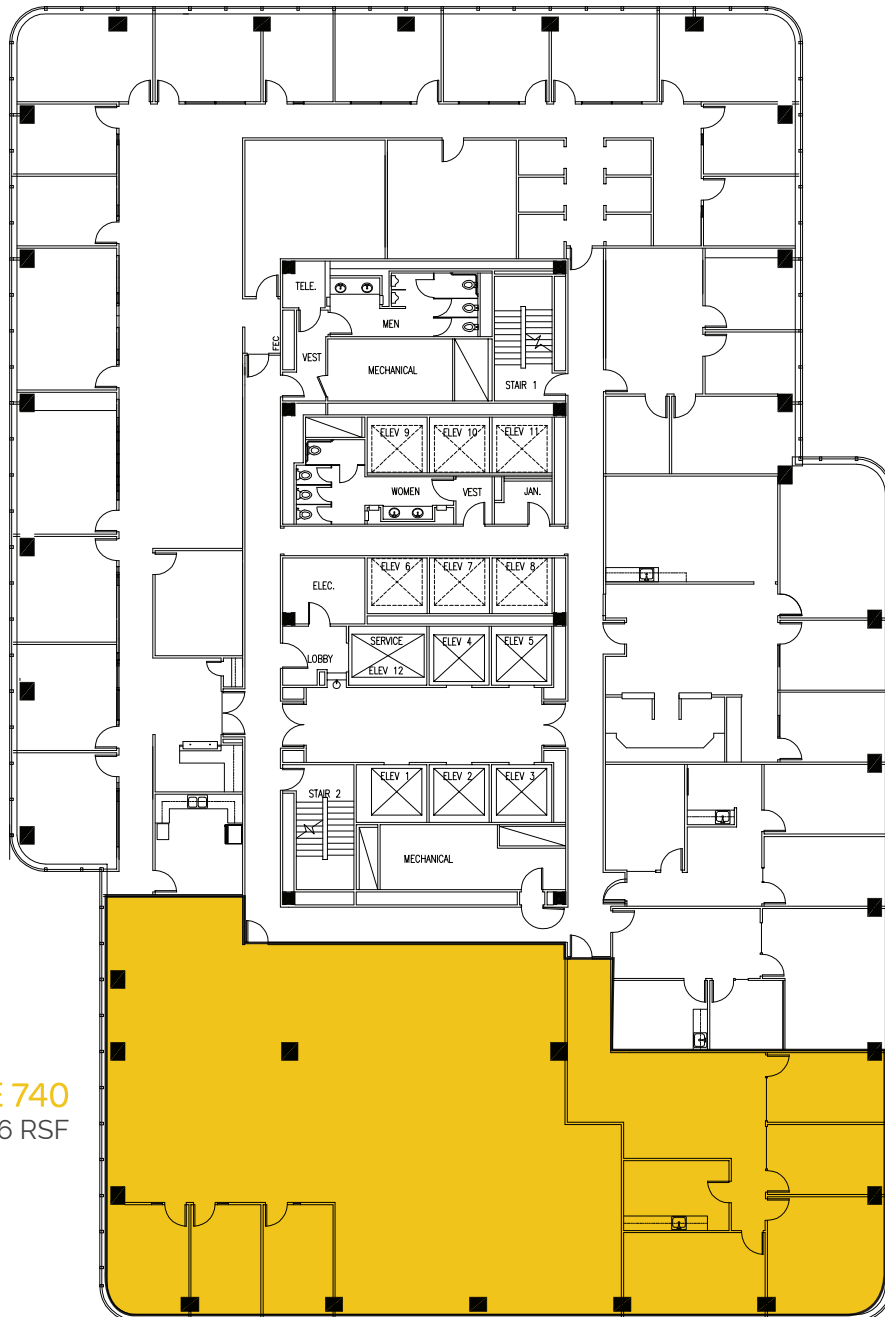

# 7<sup>TH</sup> FLOOR 2 SUITES

2,038 RSF / 4,846 RSF

MADISON ST.

**SUITE 740**  
4,846 RSF

**SUITE 730**  
2,038 RSF

Dan Swift  
+1 503 279 1765  
dan.swift@cushwake.com

Lana Baldock  
+1 503 279 1775  
lana.baldock@cushwake.com