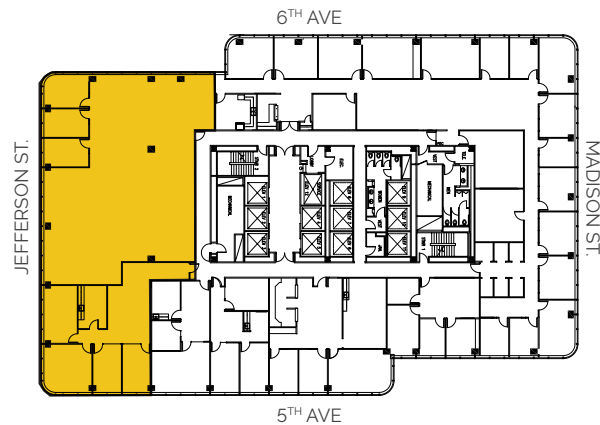

7TH FLOOR SUITE 730 / 740

Up to 6,884 RSF

SPACE FEATURES

- Generous glass line
- Seven private offices
- Amazing South West views

Dan Swift
+1 503 279 1765
dan.swift@cushwake.com

Lana Baldock
+1 503 279 1775
lana.baldock@cushwake.com