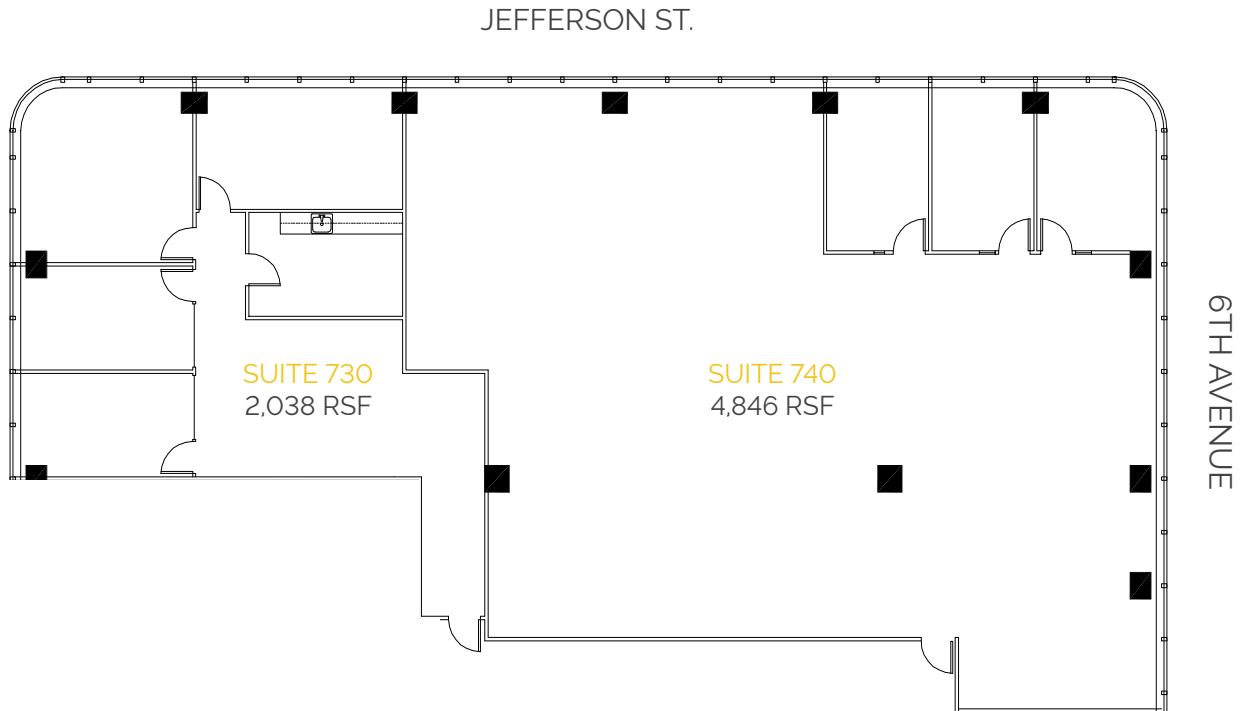

7TH FLOOR SUITE 730 / 740

Up to 6,884 RSF

SPACE FEATURES

- Generous glass line
- Seven private offices
- Amazing South West views

Dan Swift
+1 503 279 1765
dan.swift@cushwake.com

Lana Baldock
+1 503 279 1775
lana.baldock@cushwake.com