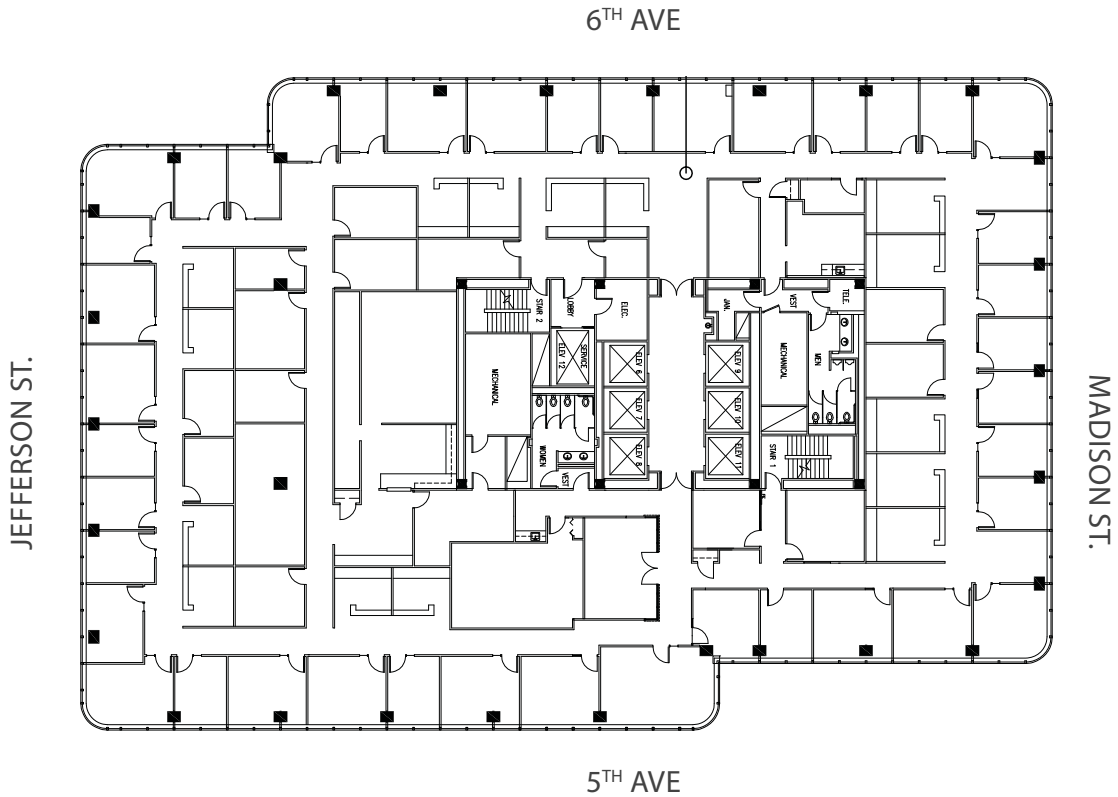

20TH FLOOR SUITE 2000
20,940 RSF

SPACE FEATURES

- Full floor opportunity
- Generous glass line
- Multiple private office
- Amazing city views

Dan Swift
+1 503 279 1765
dan.swift@cushwake.com

Lana Baldock
+1 503 279 1775
lana.baldock@cushwake.com