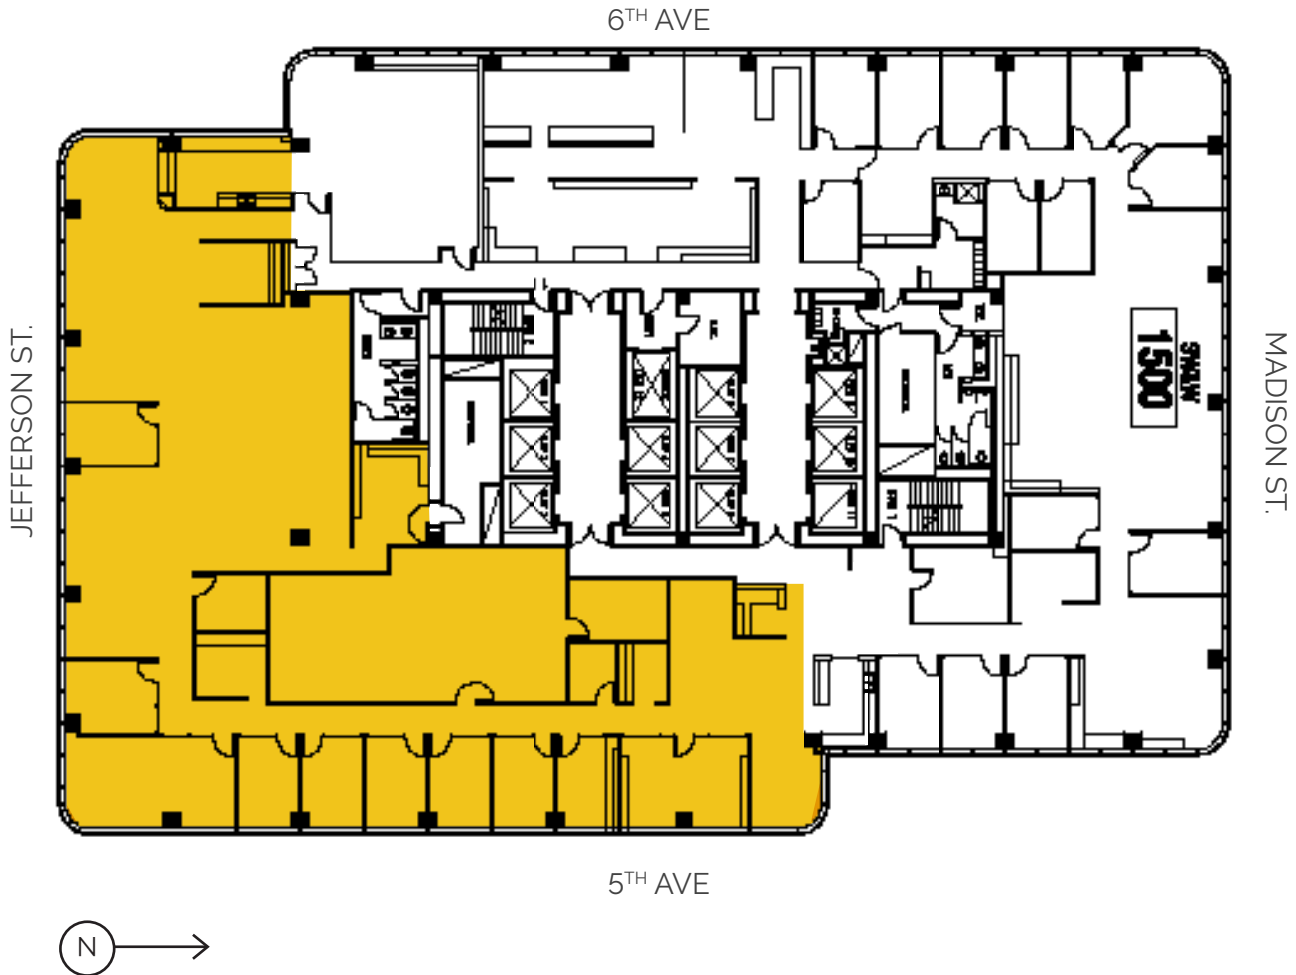

15TH FLOOR SUITE 1500

10,031 RSF

SPACE FEATURES

- Multiple private offices
- Breakroom
- Amazing River and City Views

Dan Swift
+1 503 279 1765
dan.swift@cushwake.com

Lana Baldock
+1 503 279 1775
lana.baldock@cushwake.com