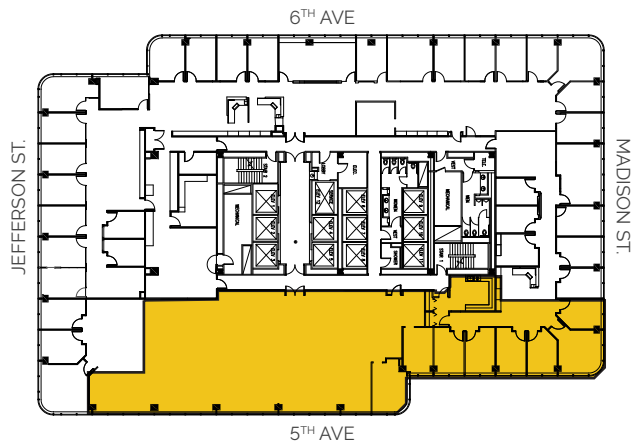

14TH FLOOR SUITE 1450

Up to 6,611 RSF

SPACE FEATURES

- Multiple private offices
- Breakroom
- Amazing City Views
- Divisible

Dan Swift
+1 503 279 1765
dan.swift@cushwake.com

Lana Baldock
+1 503 279 1775
lana.baldock@cushwake.com