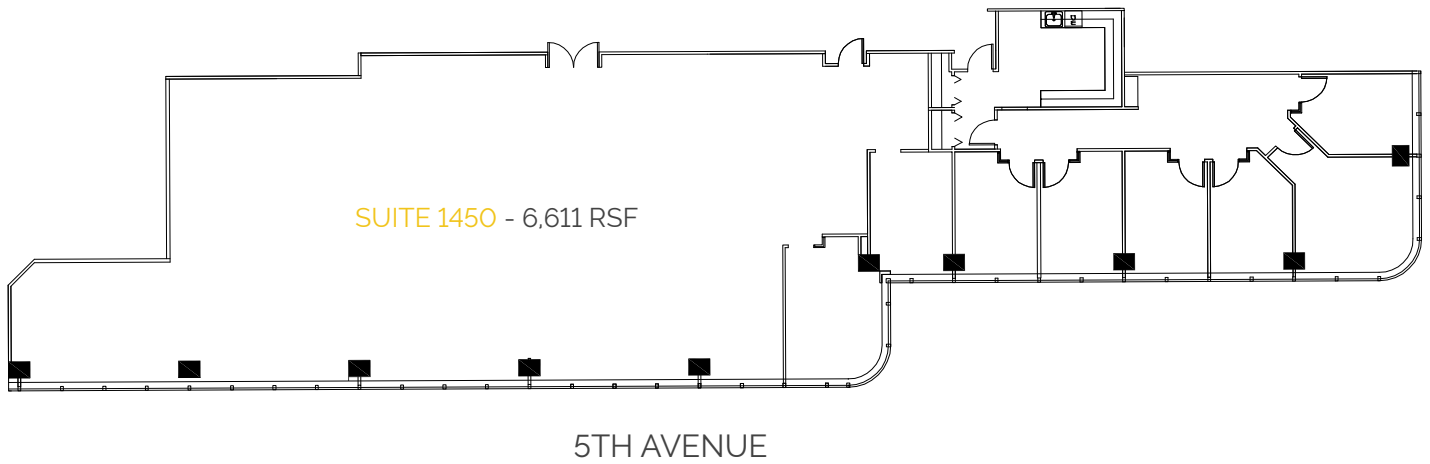

14TH FLOOR SUITE 1450

Up to 6,611 RSF

SPACE FEATURES

- Multiple private offices
- Breakroom
- Amazing City Views
- Divisible

Dan Swift
+1 503 279 1765
dan.swift@cushwake.com

Lana Baldock
+1 503 279 1775
lana.baldock@cushwake.com