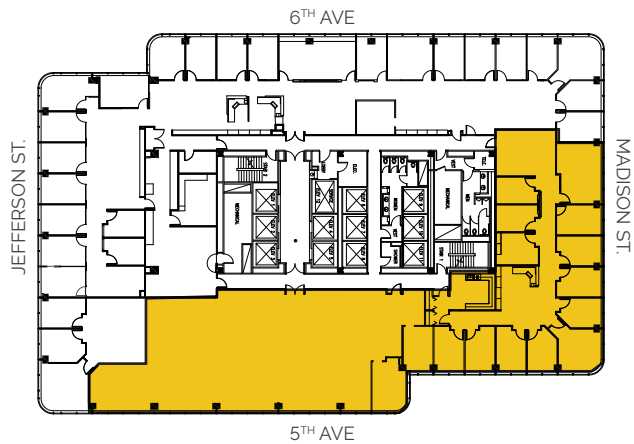

14TH FLOOR SUITE 1440/1450

Up to 8,807 RSF

SPACE FEATURES

- Multiple private offices
- Breakroom
- Amazing City Views
- Divisible

Dan Swift
+1 503 279 1765
dan.swift@cushwake.com

Lana Baldock
+1 503 279 1775
lana.baldock@cushwake.com