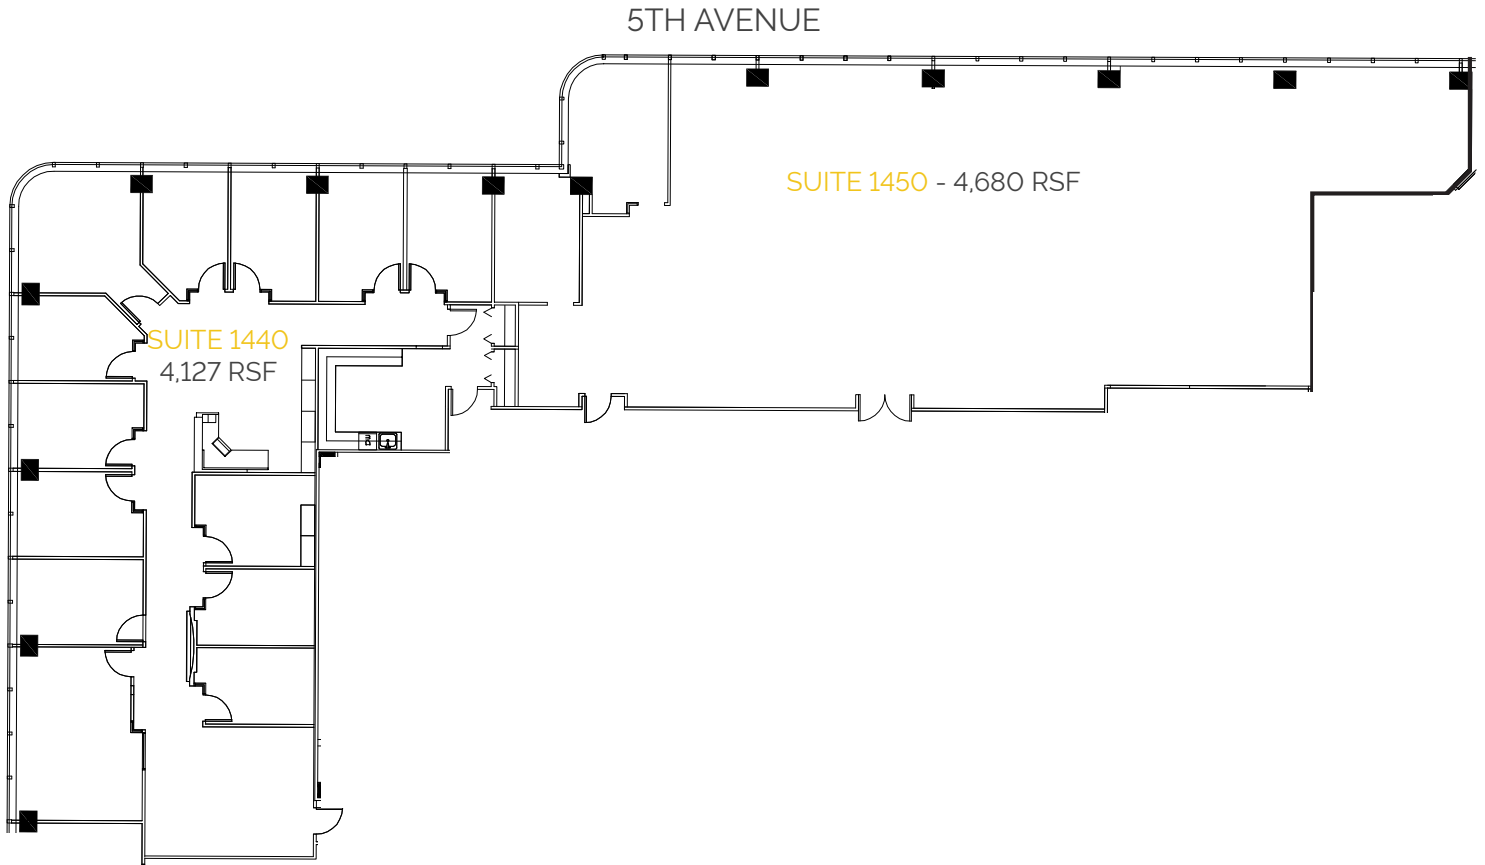

14TH FLOOR SUITE 1440/1450

Up to 8,807 RSF

SPACE FEATURES

- Multiple private offices
- Breakroom
- Amazing City Views
- Divisible

Dan Swift
+1 503 279 1765
dan.swift@cushwake.com

Lana Baldock
+1 503 279 1775
lana.baldock@cushwake.com