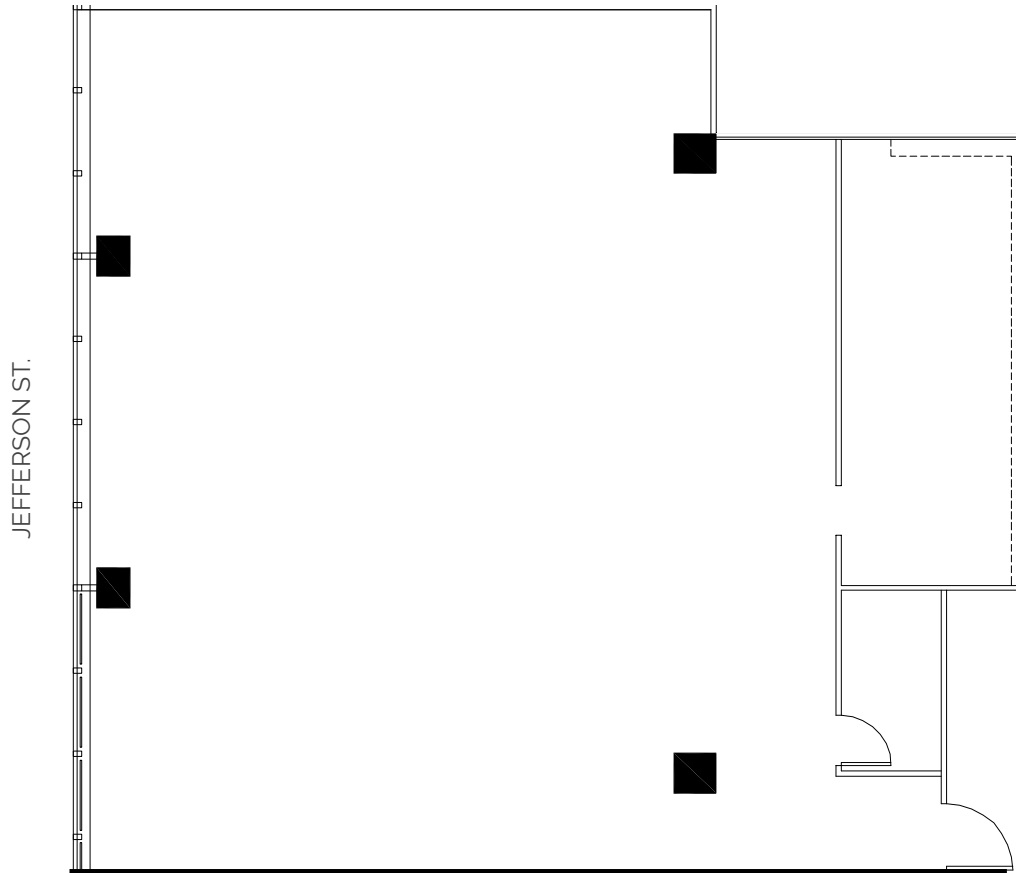

12TH FLOOR SUITE 1220

3,629 RSF

SPACE FEATURES

- Open Space
- Workroom
- Amazing Views

Dan Swift
+1 503 279 1765
dan.swift@cushwake.com

Lana Baldock
+1 503 279 1775
lana.baldock@cushwake.com