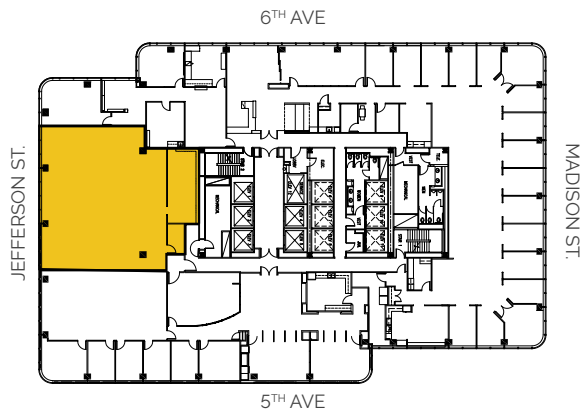

12TH FLOOR SUITE 1220

3,629 RSF

SPACE FEATURES

- Open Space
- Workroom
- Amazing Views

Dan Swift
+1 503 279 1765
dan.swift@cushwake.com

Lana Baldock
+1 503 279 1775
lana.baldock@cushwake.com