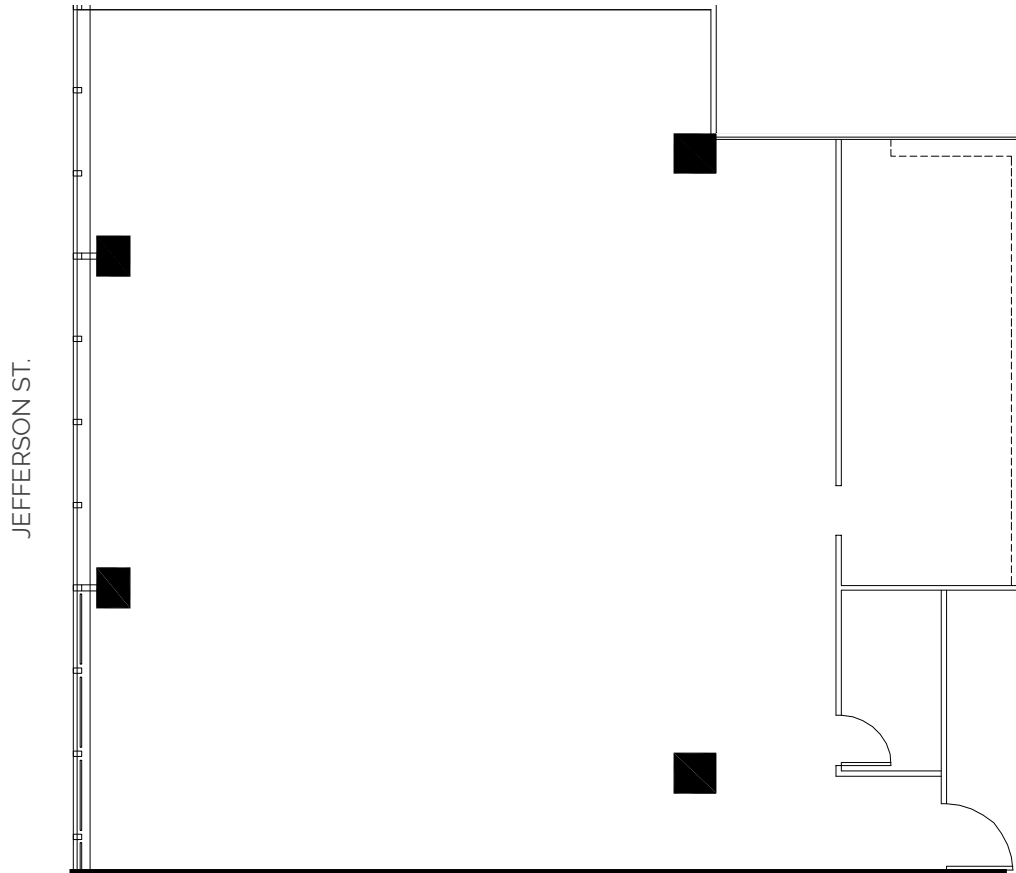

# 12<sup>TH</sup> FLOOR SUITE 1220

3,629 RSF