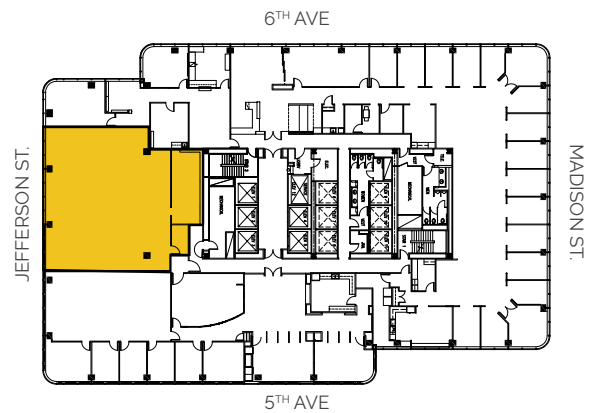

12TH FLOOR SUITE 1220

3,629 RSF

SPACE FEATURES

- Open Space
- Workroom
- Amazing Views

Dan Swift
+1 503 279 1765
dan.swift@cushwake.com

Lana Baldock
+1 503 279 1775
lana.baldock@cushwake.com