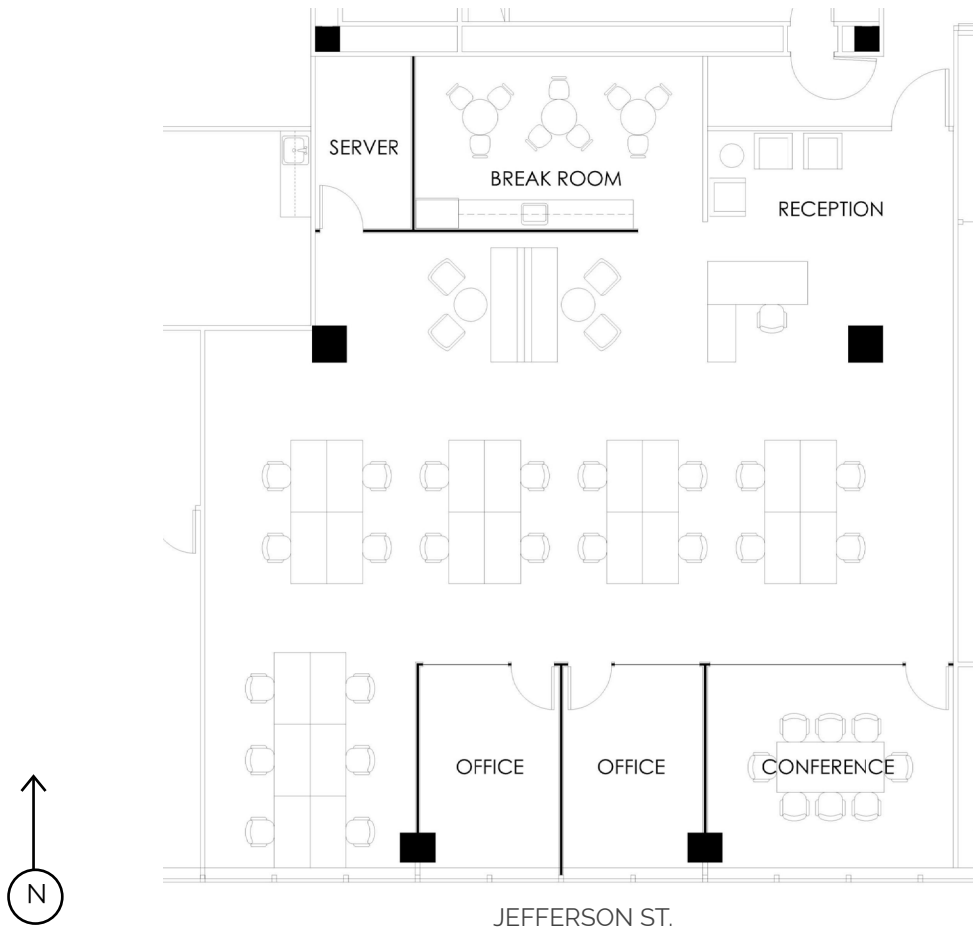

12TH FLOOR SUITE 1220

3,629 RSF

SPACE FEATURES

- Open Space
- Workroom
- Amazing Views

Dan Swift
+1 503 279 1765
dan.swift@cushwake.com

Lana Baldock
+1 503 279 1775
lana.baldock@cushwake.com